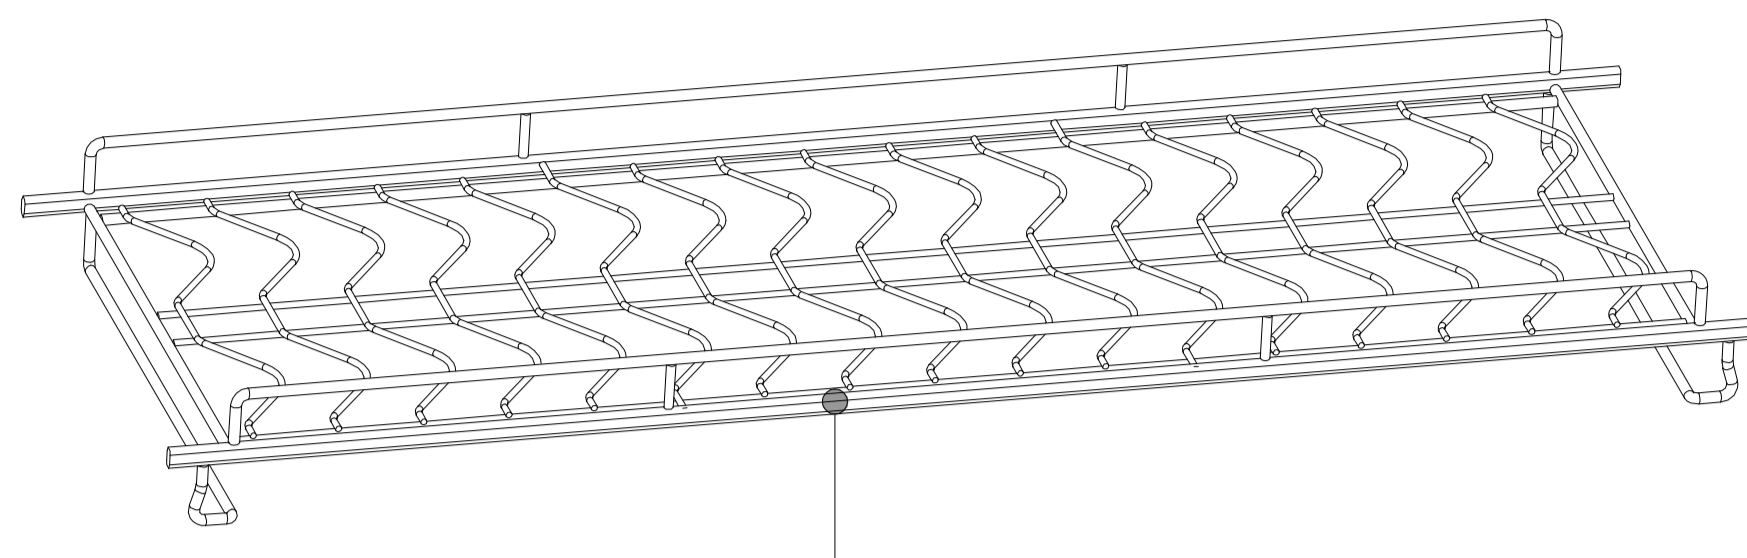

7804104 - 106 - 107 - 108
Installation instructions

Member of the Fedderson Group – Germany

Dish rack

A x1

B x1

C x1

D x4

E x4

F x1

G x16

1

2

3

4

5

L	700	800	900
X	662~672mm	762~772mm	862~872mm