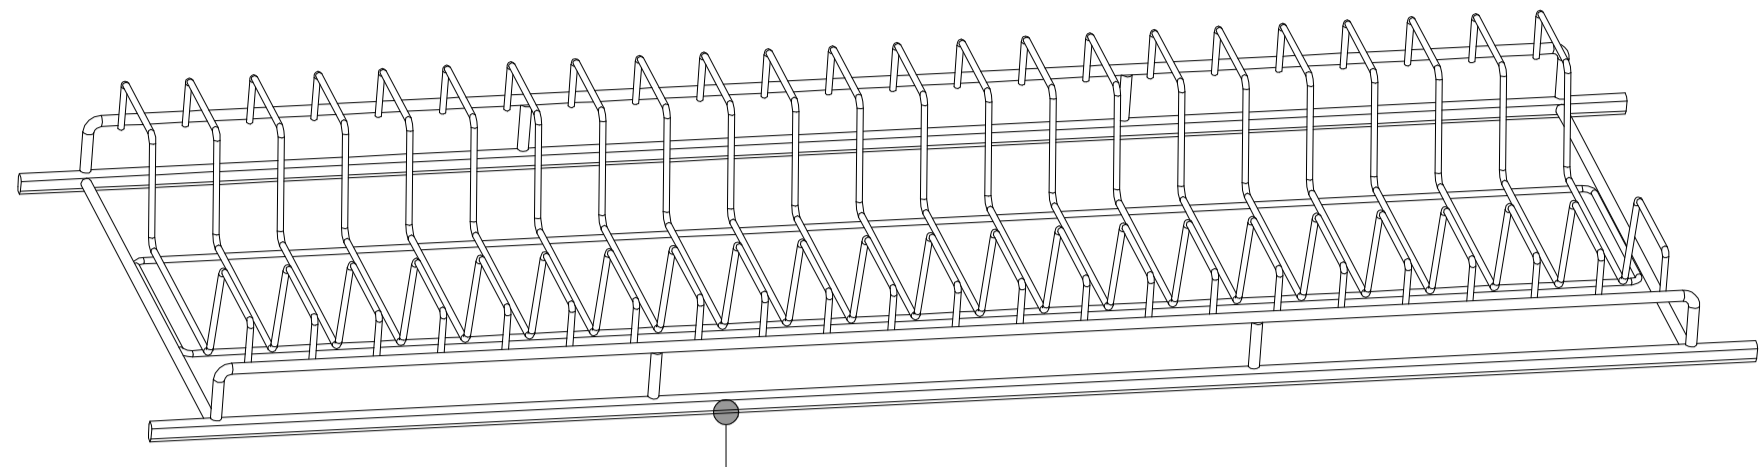

7804104 - 106 - 107 - 108
Installation instructions

Member of the Fedderson Group – Germany

Dish rack

A x1

B x1

C x1

D x4

E x4

F x1

G x16

1

2

3

4

5

L	700	800	900
X	662~672mm	762~772mm	862~872mm